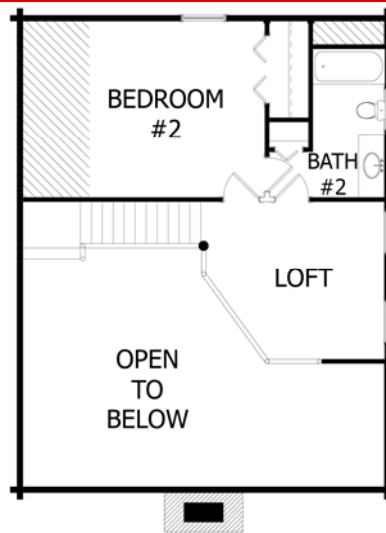

LIBERTY LOG HOMES, INC.

A Heritage Log Homes Company

Colonial

Square Feet: 1,560

Bedrooms: 2

Bathrooms: 2

The Colonial is a whole new world of comfort. This two-story charmer features two bedrooms and two baths, with an open loft that overlooks a spacious living and dining area. The centrally located fireplace is romantic for quiet evenings and practical for warming the entire home.