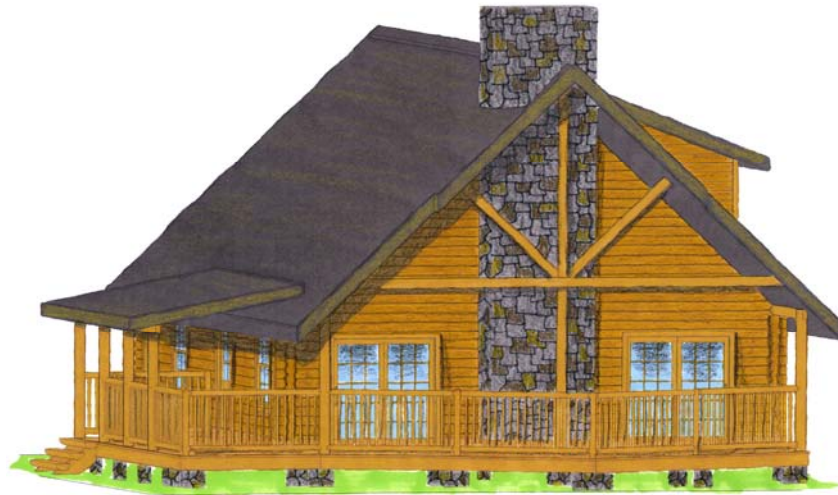

LIBERTY LOG HOMES, INC.

A Heritage Log Homes Company

Colonial

Square Feet: 1,560

Bedrooms: 2

Bathrooms: 2

The Colonial is a whole new world of comfort. This two-story charmer features two bedrooms and two baths, with an open loft that overlooks a spacious living and dining area. The centrally located fireplace is romantic for quiet evenings and practical for warming the entire home.