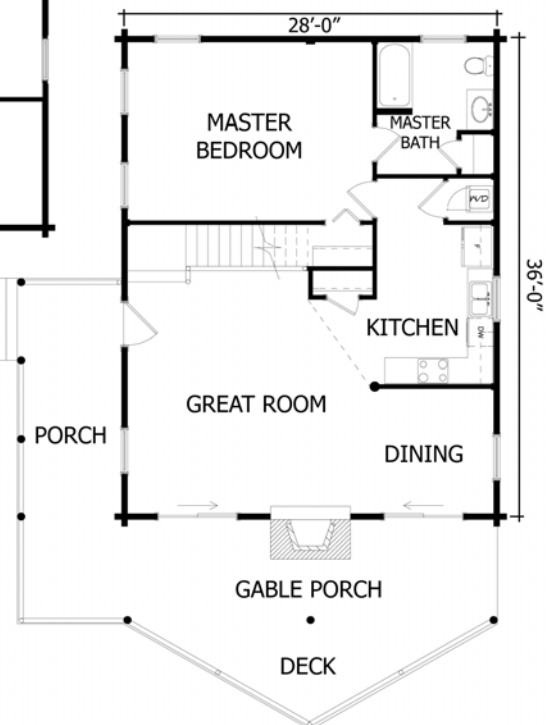

© Liberty Log Homes, Inc. 2006